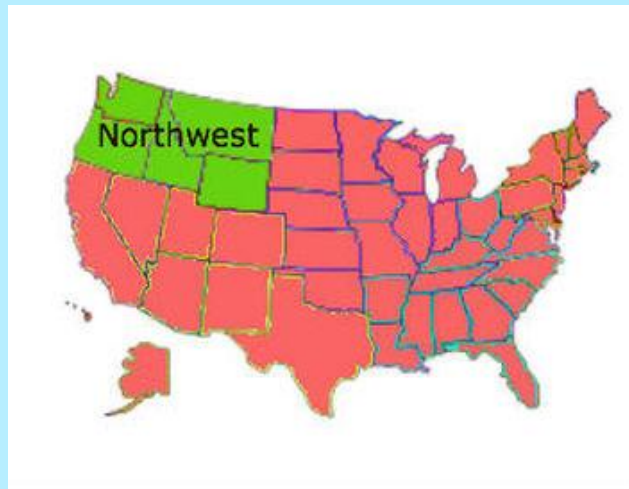

What is the Northwest Region?

The Northwest region is along the west coast of the United States. The states that make up this region were Wyoming, Montana, Idaho, Oregon, Washington.

What is the Land and Climate Like Here?

The Northwest region is along the Pacific Ocean coast. The soil is very rocky, so it does not make for good farming. Like the Northeast region, the Northwest region has very cold winters and warm summers.

What Native American Tribes Lived Here?

There are many tribes that lived in the Northwest region. Some of these were the **Chinook**, **Tillamook**, **Coast Salish**, and the **Tlingit**. These groups are well known for its hand-crafted **totem poles**. A totem pole in front of a home shows the generations and social rank of that family.